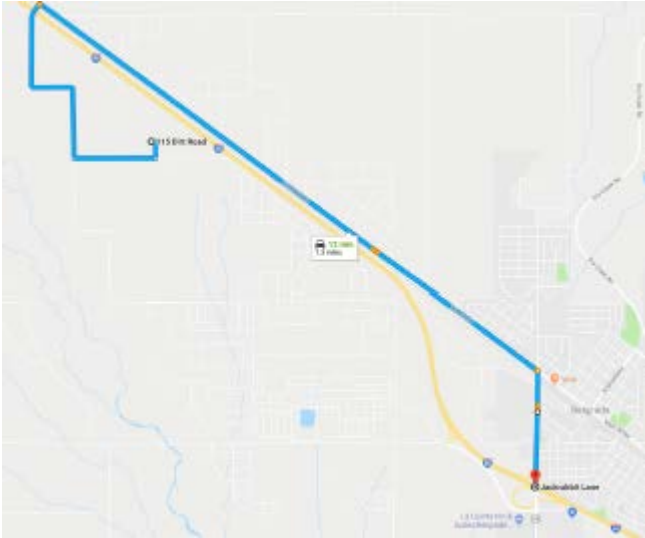

SILVER SPUR ARENA AND EVENT CENTER

From the Jackrabbit overpass in Belgrade.

1. Head North on MT-85 N/Jackrabbit Ln
2. Turn left onto Frontage Rd E/W Main Street and continue for 4.4 miles
3. Turn left onto Thorpe Road and continue for 1.4 miles
4. Turn left onto Richman Road and continue for .6 miles
5. Turn left onto Dirt Road – Arena will be on the left!

From Manhattan Montana Exit

1. Head North (left off of exit) on Churchill Road towards Main Street and continue for .5 miles
2. Turn Right onto Frontage Road W/E Main St and continue for 4.5 miles
3. Turn Right onto Thorpe Road and continue for 1.4 miles.
4. Turn left onto Richman Road and continue for .6 miles
5. Turn left onto Dirt Road – Arena will be on the left!