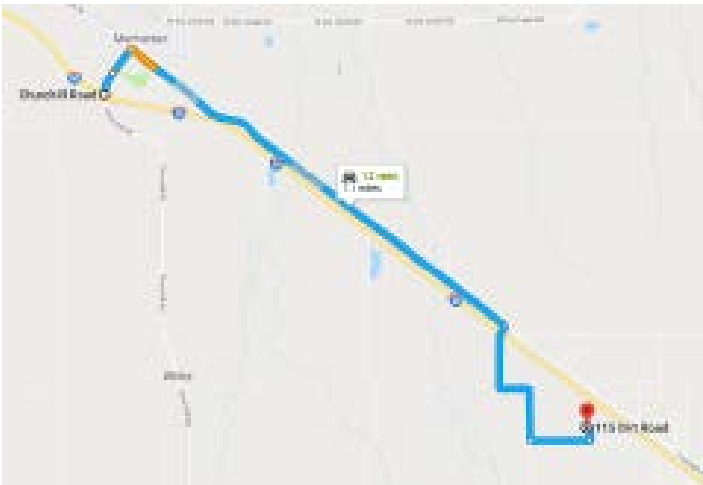

SILVER SPUR ARENA AND EVENT CENTER

From the Jackrabbit overpass in Belgrade.

1. Head North on MT-85 N/Jackrabbit Ln
2. Turn left onto Frontage Rd E/W Main Street and continue for 4.4 miles
3. Turn left onto Thorpe Road and continue for 1.4 miles
4. Turn left onto Richman Road and continue for .6 miles
5. Turn left onto Dirt Road – Arena will be on the left!

From Manhattan Montana Exit

1. Head North (left off of exit) on Churchill Road towards Main Street and continue for .5 miles
2. Turn Right onto Frontage Road W/E Main St and continue for 4.5 miles
3. Turn Right onto Thorpe Road and continue for 1.4 miles.
4. Turn left onto Richman Road and continue for .6 miles
5. Turn left onto Dirt Road – Arena will be on the left!